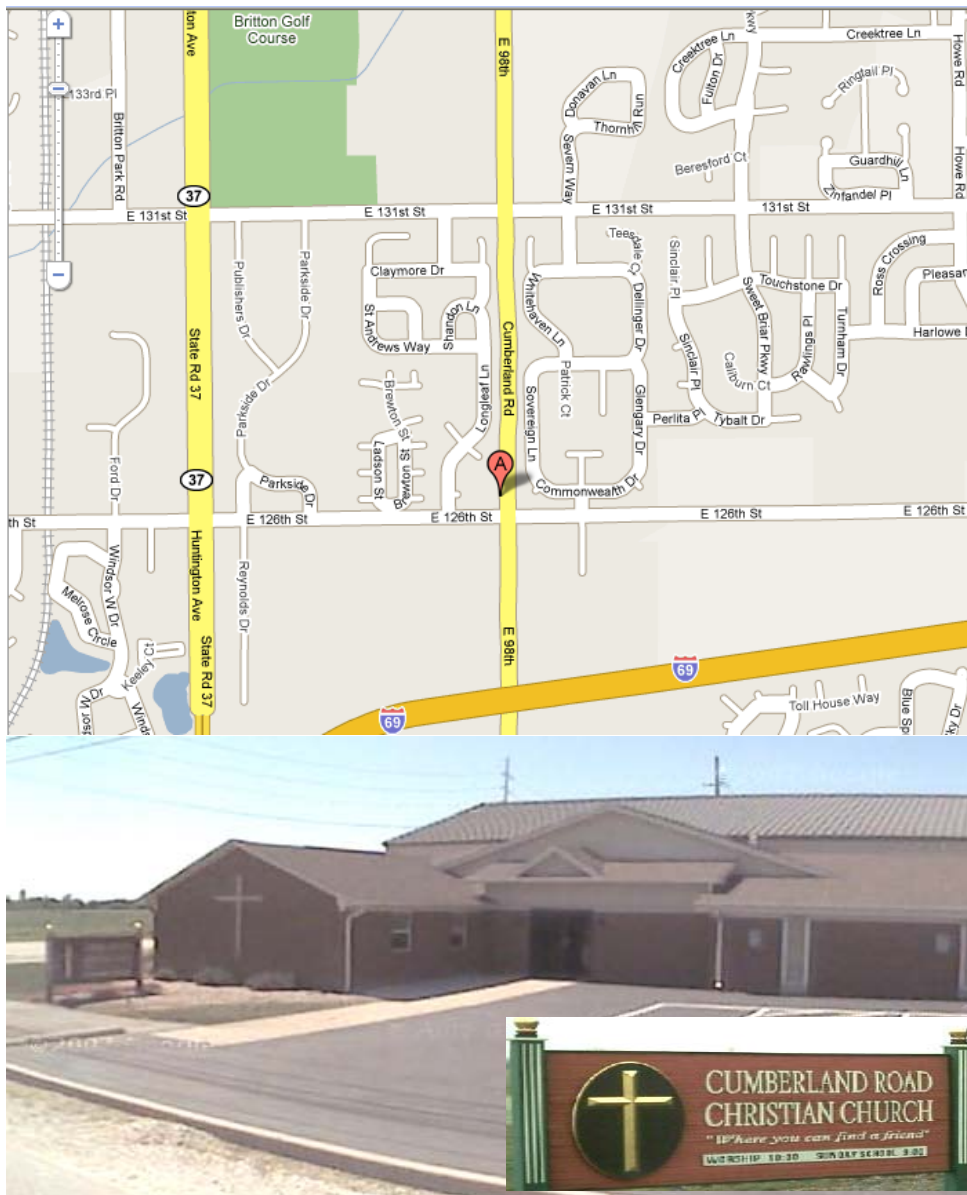

## MORIAH MUSICALS SUMMER CAMP LOCATION & MUSICAL PERFORMANCE MAP

12625 Cumberland Rd, Fishers, IN 46038

Map & Photos Courtesy of Google Search